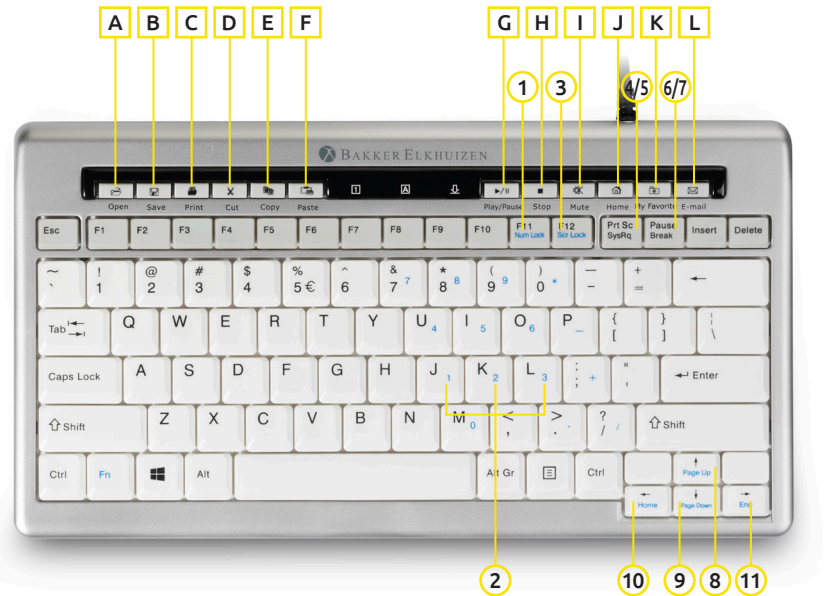

User's Manual

S-board 840 Compact Keyboard

- **A** Open > Open an item
- **B** Save > Save an item
- **C** Print > Print an item
- **D** Cut > Cut selected text
- **E** Copy > Copy selected text
- **F** Paste > Paste selected text
- **G** Play/Pause > Play selected item in default player
- **H** Stop > Stop playing selected item
- **I** Mute > Mute sound
- **J** Home > Go to Homepage Internet browser
- **K** My Favorite > Start my favorites in internet browser
- **L** E-Mail > Make new e-mail

- **1** Fn + F11/NumLock > Enable NumLock
- **2** Fn + J; Fn + K; Fn + L > 1;2;3 and so on
- **3** Fn + F12/ScrLock > Enable ScrollLock on
- **4** PrtSc/SysRq > Print Screen
- **5** Shift + PrtSc/SysRq > System Request, enable terminal mode
- **6** Pause/Break > Pause
- **7** Ctrl. + Pause/Break > Break
- **8** Fn + Page up > Page up: move up one screen at a time
- **9** Fn + Page down > Page down: move down one screen at a time
- **10** Fn + Home > Home: move to beginning of the line
- **11** Fn + End > End: move to the end of the line

To extend the life of the S-Board 840, we recommend that you use the supplied case when you store your S-Board 840.