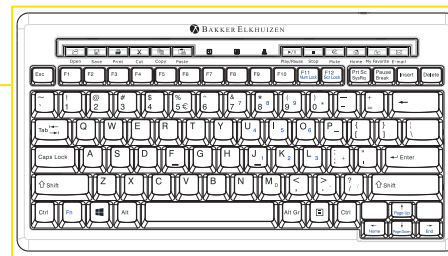

BakkerElkhuizen S-board 840 Compact Keyboard

User Manual

Work Smart - Feel Good

Qwerty