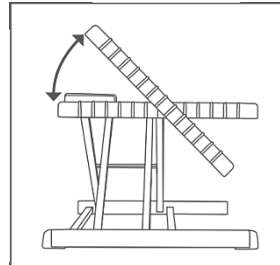

Basic 952

- This **extremely strong** footrest is made from high-quality materials such as steel and impact-resistant plastic (ABS) and is suitable for demanding, long-term use.
- **Easily adjustable** to the right height for you, between 8 and 29 cm
- **Optimum freedom of movement** thanks to the footboard's tilt angle from 0 - 48° to get the position that is most comfortable for you
- **Non-slip feet**, suitable for every type of floor
- **Non-slip footboard**, 42 x 31,5 cm (W x D), for optimum comfort
- Can carry a weight of up to 100 kg
- Quality that translates into a **5-year guarantee**