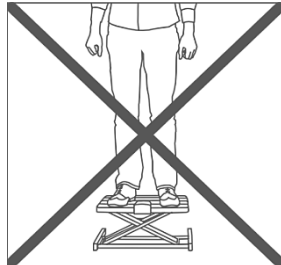

Basic 952

- This **extremely strong** footrest is made from high-quality materials such as steel and impact-resistant plastic (ABS) and is suitable for demanding, long-term use.
- **Easily adjustable** to the right height for you, between 8 and 29 cm
- **Optimum freedom of movement** thanks to the footboard's tilt angle from 0 - 48° to get the position that is most comfortable for you
- **Non-slip feet**, suitable for every type of floor
- **Non-slip footboard**, 42 x 31,5 cm (W x D), for optimum comfort
- Can carry a weight of up to 100 kg
- Quality that translates into a **5-year guarantee**