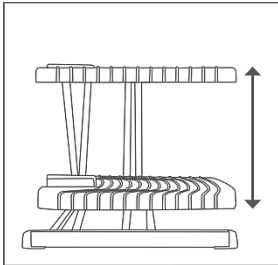

Basic 952

- This **extremely strong** footrest is made from high-quality materials such as steel and impact-resistant plastic (ABS) and is suitable for demanding, long-term use.
- **Easily adjustable** to the right height for you, between 8 and 29 cm
- **Optimum freedom of movement** thanks to the footboard's tilt angle from 0 - 48° to get the position that is most comfortable for you
- **Non-slip feet**, suitable for every type of floor
- **Non-slip footboard**, 42 x 31,5 cm (W x D), for optimum comfort
- Can carry a weight of up to 100 kg
- Quality that translates into a **5-year guarantee**