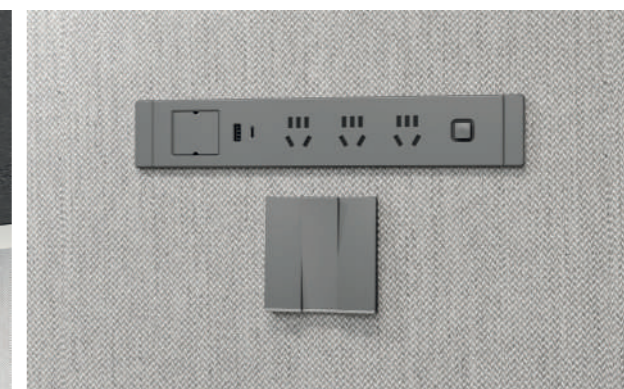

Convenient charging

100-230V/50Hz and 12V-USB adapt to most mainstream devices.