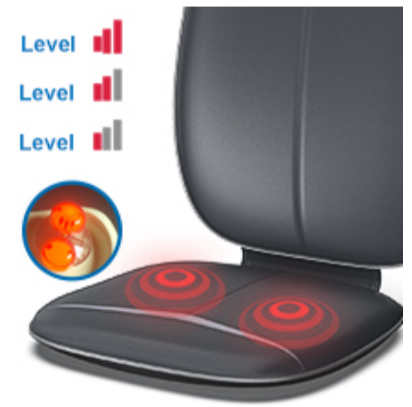

3D Shiatsu Deep Kneading Therapy

Noise-free operation

Adjustable Massage Pillow

S-shape low waist design

Soothing Heat Therapy

Clockwise & Anticlockwise Rolling

Colors

- User-friendly design in neck massage, fits perfectly your neck, vertically adjustable to fit different back heights;
- Customized back massage with back massage areas selectable to your preference;
- Independently selectable heat function on neck and back applies gentle warmth to tired muscles;
- Optional soothing natural vibrations on seat relieve tired muscles on the whole body

Soothing Heating

Full back & Neck massage

S-shaped

Adjustable neck

Where is the Human Centered Design in the product?

Auto Massager

Automatic monitoring neck height. Conform to ergonomics. Massage your neck and shoulders better. Automatic massage mode: Knead the neck forward, full back massage (mid-range), cushion vibration on (mid-range)

Shiatsu Neck & Shoulder Massage

Automatic walking neck function: Full neck and shoulder massage. Adjustment direction neck massage: Rolling to right or left. The optional heating function of neck: Soothing heat therapy to soothe muscle discomforts.

Shiatsu Back Massage

4 optional massage area: Upper back, Lower Back, Full back, spot. The lower back massage can massage the lowest point in the 5cm position. 3 variable massage intensities. The optional heating function of the back.