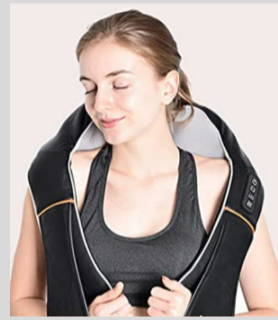

Shoulder & Neck Massager

Your Personal Massager

Suitable for most people to reduce aches, loosen stiff muscles, reduces stress, while saving you time and money.

Simulation massage

Deep Kneading

Bi-directional Massage

Comfy Heat

Snug body fit

Speed control

Colors

Neck and shoulder problems affect people of all ages. Improper sleeping positions or poor postures at work are some of the causes of soreness. But persistent soreness can be alleviated with stretching, exercise, or massage. This neck and shoulder massager can provide quick relief at home or in the office

Where is the Human Centered Design in the product?

Simulated Hand Kneading Massage

3D rotating massage nodes is designed to simulate real human hands, providing you a deep kneading effect that massages muscles thoroughly.

8 Deep-Kneading Shiatsu Massage Nodes

8 rotation massage nodes work wonders to relieve aches, knots and muscle tension, providing you a deep kneading shiatsu massage experience.

Soothing Heat Function

Soothing Heat Function