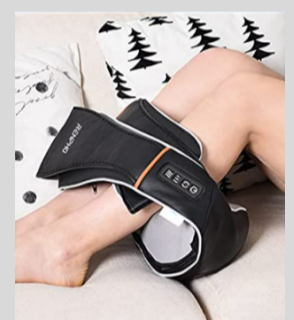

Shoulder & Neck Massager

Your Personal Massager

Suitable for most people to reduce aches, loosen stiff muscles, reduces stress, while saving you time and money.

Simulation massage

Deep Kneading

Bi-directional Massage

Comfy Heat

Snug body fit

Speed control

Colors

Neck and shoulder problems affect people of all ages. Improper sleeping positions or poor postures at work are some of the causes of soreness. But persistent soreness can be alleviated with stretching, exercise, or massage. This neck and shoulder massager can provide quick relief at home or in the office

Where is the Human Centered Design in the product?

Simulated Hand Kneading Massage

3D rotating massage nodes is designed to simulate real human hands, providing you a deep kneading effect that massages muscles thoroughly.

8 Deep-Kneading Shiatsu Massage Nodes

8 rotation massage nodes work wonders to relieve aches, knots and muscle tension, providing you a deep kneading shiatsu massage experience.

Soothing Heat Function

Soothing Heat Function