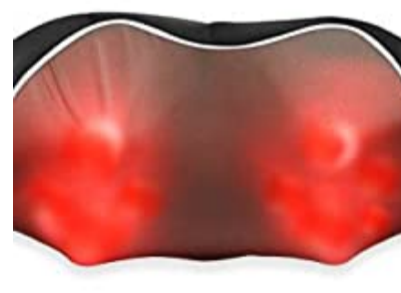

Comfy Heat

Snug body fit

Speed control

Colors

Neck and shoulder problems affect people of all ages. Improper sleeping positions or poor postures at work are some of the causes of soreness. But persistent soreness can be alleviated with stretching, exercise, or massage. This neck and shoulder massager can provide quick relief at home or in the office

Where is the Human Centered Design in the product?

Simulated Hand Kneading Massage

3D rotating massage nodes is designed to simulate real human hands, providing you a deep kneading effect that massages muscles thoroughly.

8 Deep-Kneading Shiatsu Massage Nodes

8 rotation massage nodes work wonders to relieve aches, knots and muscle tension, providing you a deep kneading shiatsu massage experience.

Soothing Heat Function

Soothing Heat Function