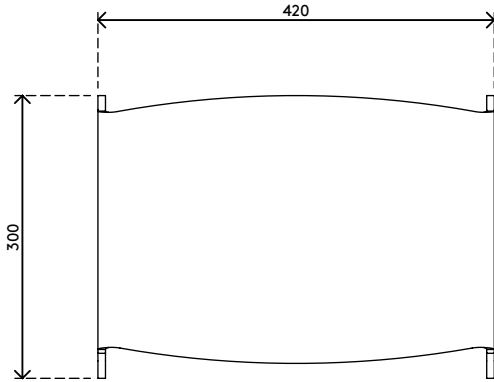

44.660

Addit monitor riser 660

Raises your monitor to eye-level and fits most laptops to create what you could also call a laptop centre. Connect a monitor, keyboard and mouse to your laptop to start using it as a desktop computer. The shape of this monitor riser ensures your laptop's ports and drives stay accessible.

- Suitable for monitors up to 15 kg (33 lb)
- Suitable for laptops up to 350 mm (13,8") wide
- With cut-outs for ROM-drive and cable access
- 8 mm (0,3") thick clear acrylic

- Saves desk space
- Dimensions (w x d x h): 420 x 300 x 144 mm (16,5 x 11,8 x 5,7")
- Stores the laptop underneath the monitor

15 kg

Addit monitor riser 660

2020/10/06

44.660

 475 x 310 x 163 mm

 1 pcs

 clear acrylic

 1,89 kg