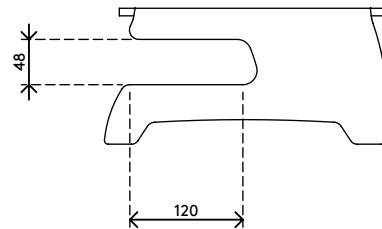

44.660

Addit monitor riser 660

Raises your monitor to eye-level and fits most laptops to create what you could also call a laptop centre. Connect a monitor, keyboard and mouse to your laptop to start using it as a desktop computer. The shape of this monitor riser ensures your laptop's ports and drives stay accessible.

- Suitable for monitors up to 15 kg (33 lb)
- Suitable for laptops up to 350 mm (13,8") wide
- With cut-outs for ROM-drive and cable access
- 8 mm (0,3") thick clear acrylic

- Saves desk space
- Dimensions (w x d x h): 420 x 300 x 144 mm (16,5 x 11,8 x 5,7")
- Stores the laptop underneath the monitor

15 kg

Addit monitor riser 660

2020/10/06

44.660

 475 x 310 x 163 mm

 1 pcs

 clear acrylic

 1,89 kg