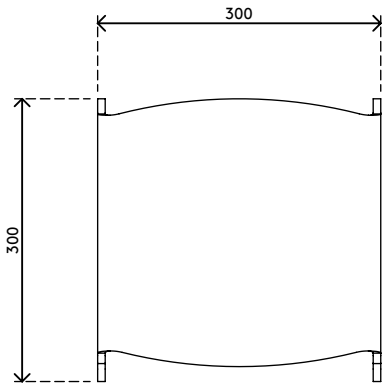

44.100

Addit monitor riser 100

This monitor riser is made of 8 mm (0,3") thick acrylic and has a maximum weight capacity of 40 kg (88,2 lb), which is more than enough for even the heaviest monitors or all-in-one computers. Raising a monitor to eye level, the stand promotes a more upright and comfortable posture. It also neatly stores a keyboard when not in use.

- Max. weight capacity of 40 kg (88,2 lb)
- Space-saving horizontal keyboard storage
- 8 mm (0,3") thick clear acrylic
- Saves desk space
- Fixed height
- Dimensions (w x d x h): 300 x 300 x 150 mm (11,8 x 11,8 x 5,9")

addit

40 kg

Addit monitor riser 100

2020/10/06

44.100

 340 x 310 x 155 mm

 1 pcs

 clear acrylic