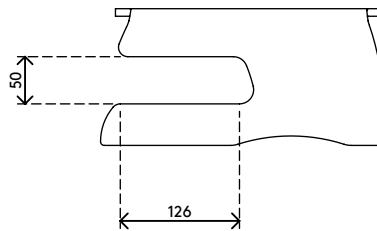

44.100

Addit monitor riser 100

This monitor riser is made of 8 mm (0,3") thick acrylic and has a maximum weight capacity of 40 kg (88,2 lb), which is more than enough for even the heaviest monitors or all-in-one computers. Raising a monitor to eye level, the stand promotes a more upright and comfortable posture. It also neatly stores a keyboard when not in use.

- Max. weight capacity of 40 kg (88,2 lb)
- Space-saving horizontal keyboard storage
- 8 mm (0,3") thick clear acrylic
- Saves desk space
- Fixed height
- Dimensions (w x d x h): 300 x 300 x 150 mm (11,8 x 11,8 x 5,9")

addit

40 kg

Addit monitor riser 100

2020/10/06

44.100

 340 x 310 x 155 mm

 1 pcs

 clear acrylic

 1,835 kg

 805410441005