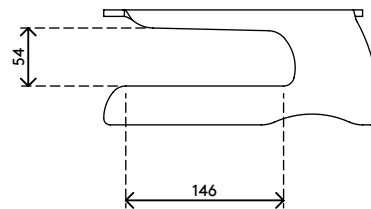

## Addit monitor riser 550

Place your monitor on this monitor riser to raise it up to eye-level. This results in less strain on neck, shoulders and arms. It also has space to store your keyboard and has a maximum weight capacity of 15 kg (33 lb). Combine it with an in-line document holder for maximum effectiveness.

- Suitable for monitors up to 15 kg (33 lb)
- Space-saving horizontal keyboard storage
- 6 mm (0,2") thick clear acrylic
- Saves desk space
- Fixed height
- Dimensions (w x d x h): 270 x 254 x 107 mm (10,6 x 10,0 x 4,2")

# 44.550

 320 x 265 x 115 mm

 1 pcs

 clear acrylic

 0,95 kg

 805410445508