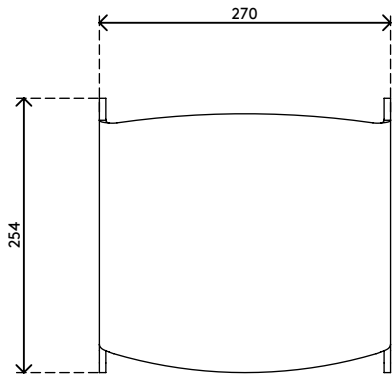

## Addit monitor riser 550

Place your monitor on this monitor riser to raise it up to eye-level. This results in less strain on neck, shoulders and arms. It also has space to store your keyboard and has a maximum weight capacity of 15 kg (33 lb). Combine it with an in-line document holder for maximum effectiveness.

- Suitable for monitors up to 15 kg (33 lb)
- Space-saving horizontal keyboard storage
- 6 mm (0,2") thick clear acrylic
- Saves desk space
- Fixed height
- Dimensions (w x d x h): 270 x 254 x 107 mm (10,6 x 10,0 x 4,2")

15 kg

# 44.550

 320 x 265 x 115 mm

 1 pcs

 clear acrylic

 0,95 kg

 805410445508